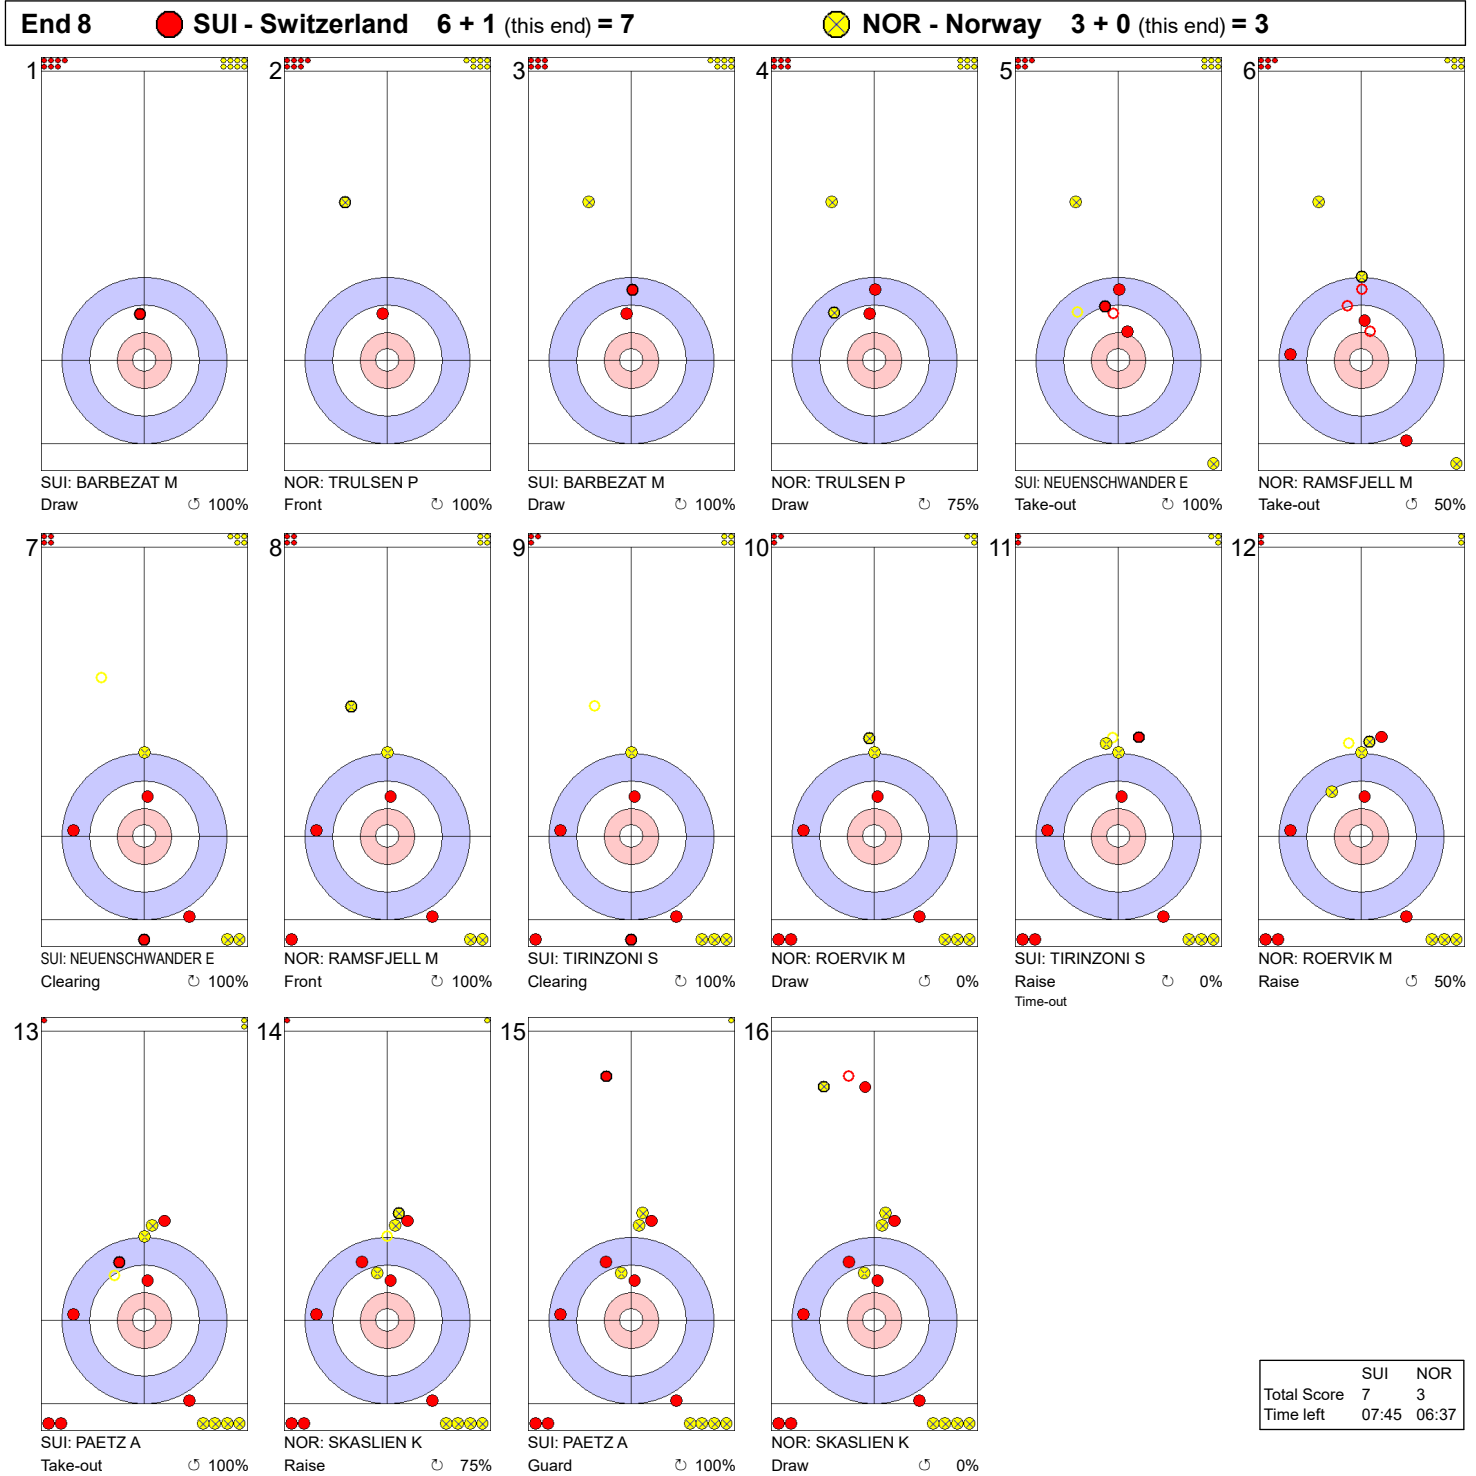

Game - Shot by Shot

Legend:
 Clockwise Counter-clockwise - Not considered

Game - Shot by Shot

	SUI	NOR
Total Score	2	0
Time left	32:46	33:56

Legend:
 Clockwise
 Counter-clockwise
 - Not considered

Game - Shot by Shot

	SUI	NOR
Total Score	2	2
Time left	29:34	30:33

Legend:
 Clockwise Counter-clockwise - Not considered

Game - Shot by Shot

	SUI	NOR
Total Score	4	2
Time left	25:33	27:22

Legend:
 ⤵ Clockwise ⤴ Counter-clockwise - Not considered

Game - Shot by Shot

Legend:
 ↻ Clockwise ↺ Counter-clockwise - Not considered

Game - Shot by Shot

Legend:
 ↻ Clockwise ↺ Counter-clockwise - Not considered

Game - Shot by Shot

	SUI	NOR
Total Score	7	3
Time left	07:45	06:37

Legend:
 Clockwise Counter-clockwise - Not considered

Game - Shot by Shot

Legend:
 ⌚ Clockwise ⌚ Counter-clockwise - Not considered