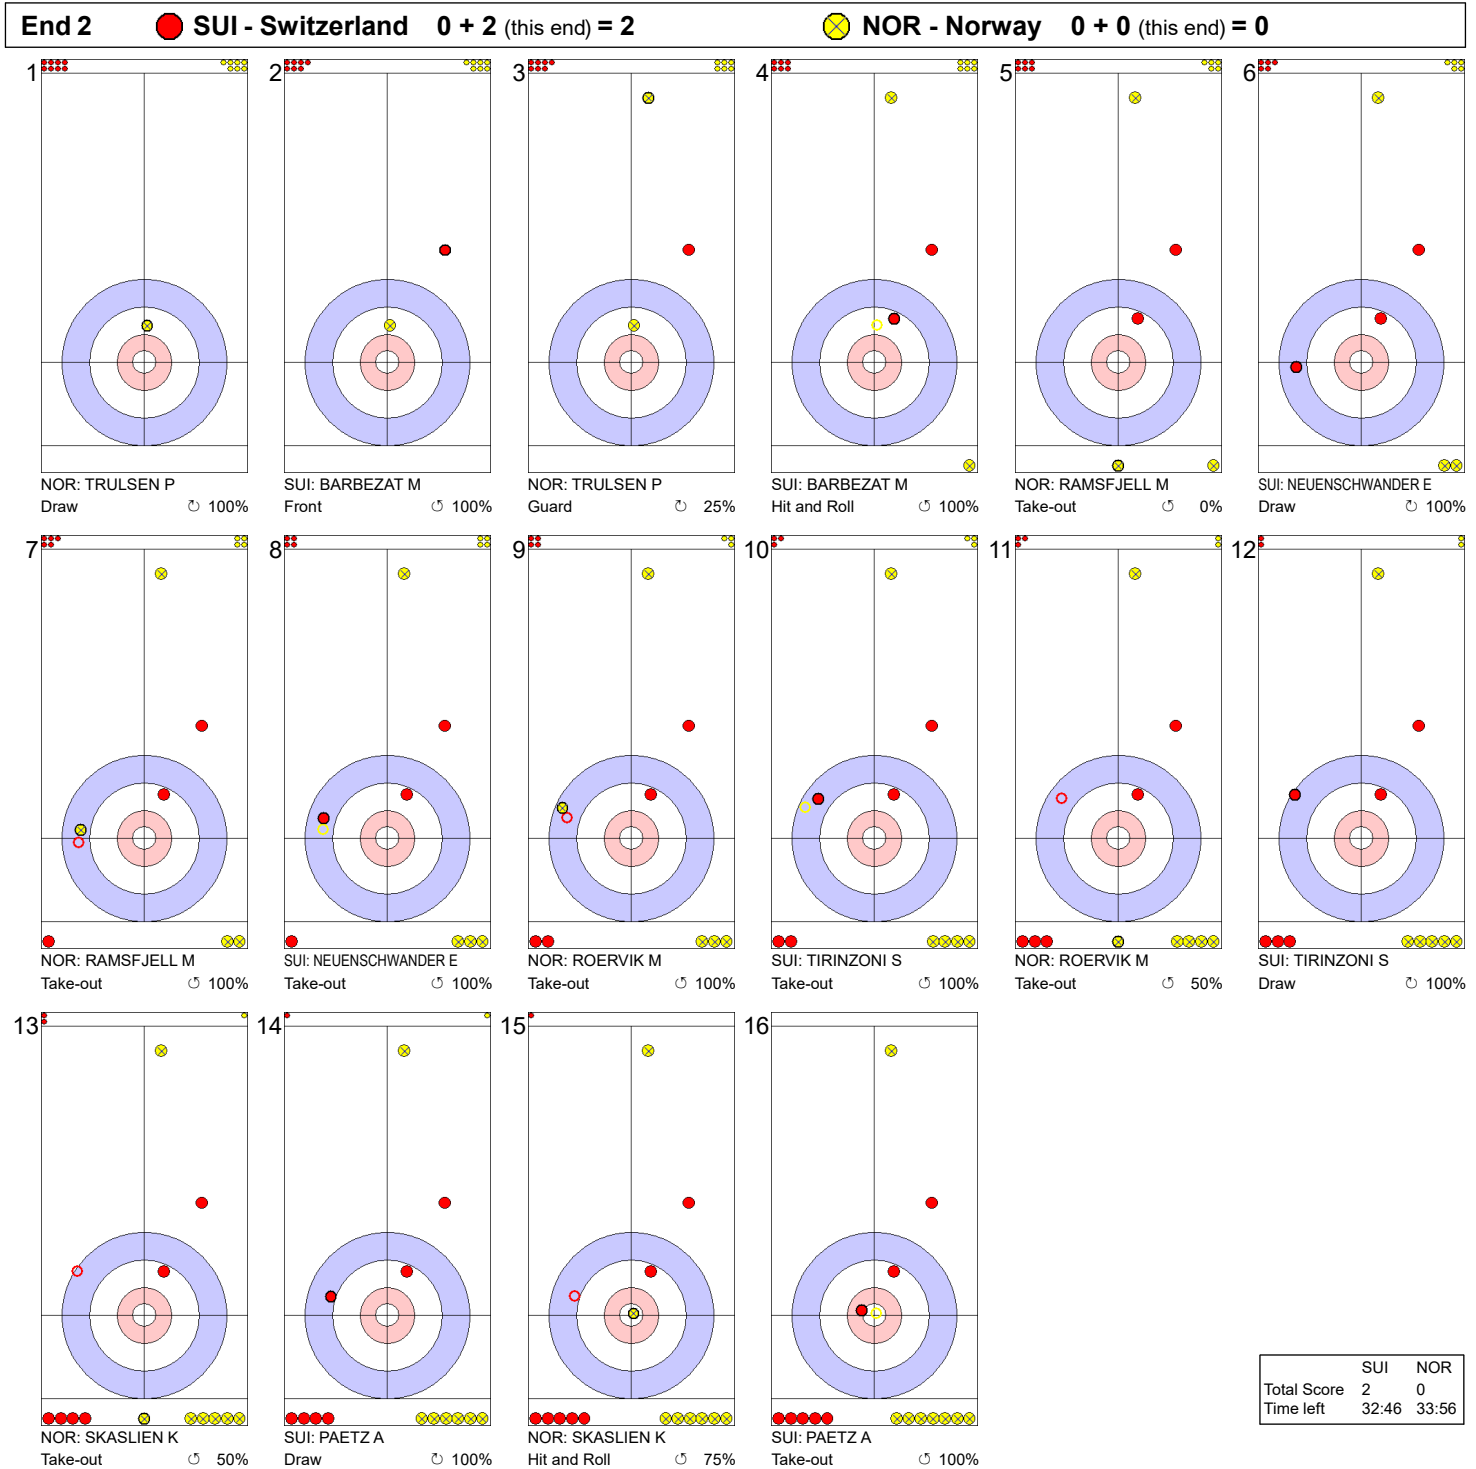

Game - Shot by Shot

Legend:
 Clockwise Counter-clockwise - Not considered

Game - Shot by Shot

	SUI	NOR
Total Score	2	0
Time left	32:46	33:56

Legend:
 Clockwise
 Counter-clockwise
 - Not considered

Game - Shot by Shot

	SUI	NOR
Total Score	2	2
Time left	29:34	30:33

Legend:
 Clockwise Counter-clockwise - Not considered

Game - Shot by Shot

	SUI	NOR
Total Score	4	2
Time left	25:33	27:22

Legend:
 ⤵ Clockwise ⤴ Counter-clockwise - Not considered

Game - Shot by Shot

Legend:
 ↻ Clockwise ↺ Counter-clockwise - Not considered

Game - Shot by Shot

Legend:
 ↻ Clockwise ↺ Counter-clockwise - Not considered

Game - Shot by Shot

	SUI	NOR
Total Score	7	3
Time left	07:45	06:37

Legend:
 Clockwise Counter-clockwise - Not considered

Game - Shot by Shot

Legend:
 ⌚ Clockwise ⌚ Counter-clockwise - Not considered