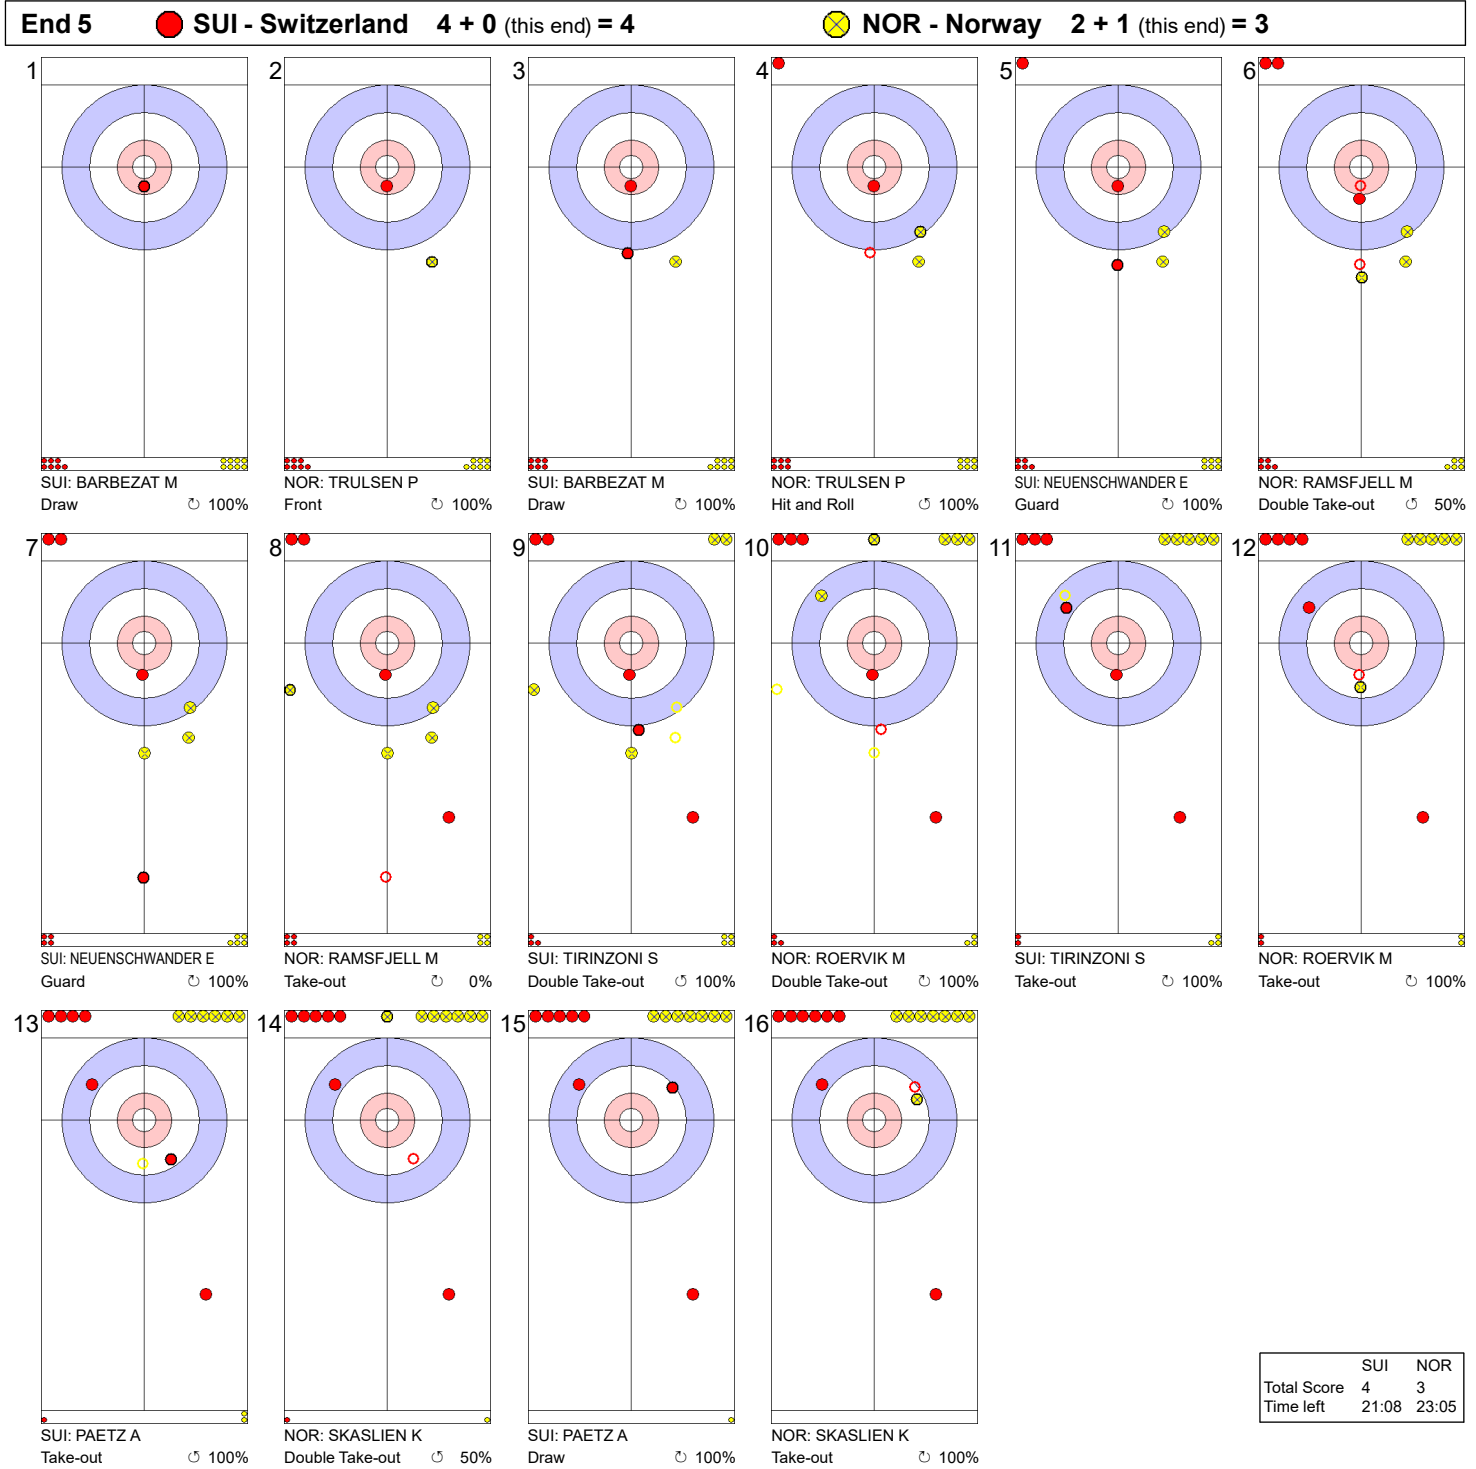

Game - Shot by Shot

Legend:
 Clockwise Counter-clockwise - Not considered

Game - Shot by Shot

	SUI	NOR
Total Score	2	0
Time left	32:46	33:56

Legend:
 Clockwise
 Counter-clockwise
 - Not considered

Game - Shot by Shot

	SUI	NOR
Total Score	2	2
Time left	29:34	30:33

Legend:
 Clockwise Counter-clockwise - Not considered

Game - Shot by Shot

	SUI	NOR
Total Score	4	2
Time left	25:33	27:22

Legend:
 ⤵ Clockwise ⤴ Counter-clockwise - Not considered

Game - Shot by Shot

Legend:
 ↻ Clockwise ↺ Counter-clockwise - Not considered

Game - Shot by Shot

Legend:
 ↻ Clockwise ↺ Counter-clockwise - Not considered

Game - Shot by Shot

	SUI	NOR
Total Score	7	3
Time left	07:45	06:37

Legend:
 Clockwise Counter-clockwise - Not considered

Game - Shot by Shot

Legend:
 ⌚ Clockwise ⌚ Counter-clockwise - Not considered