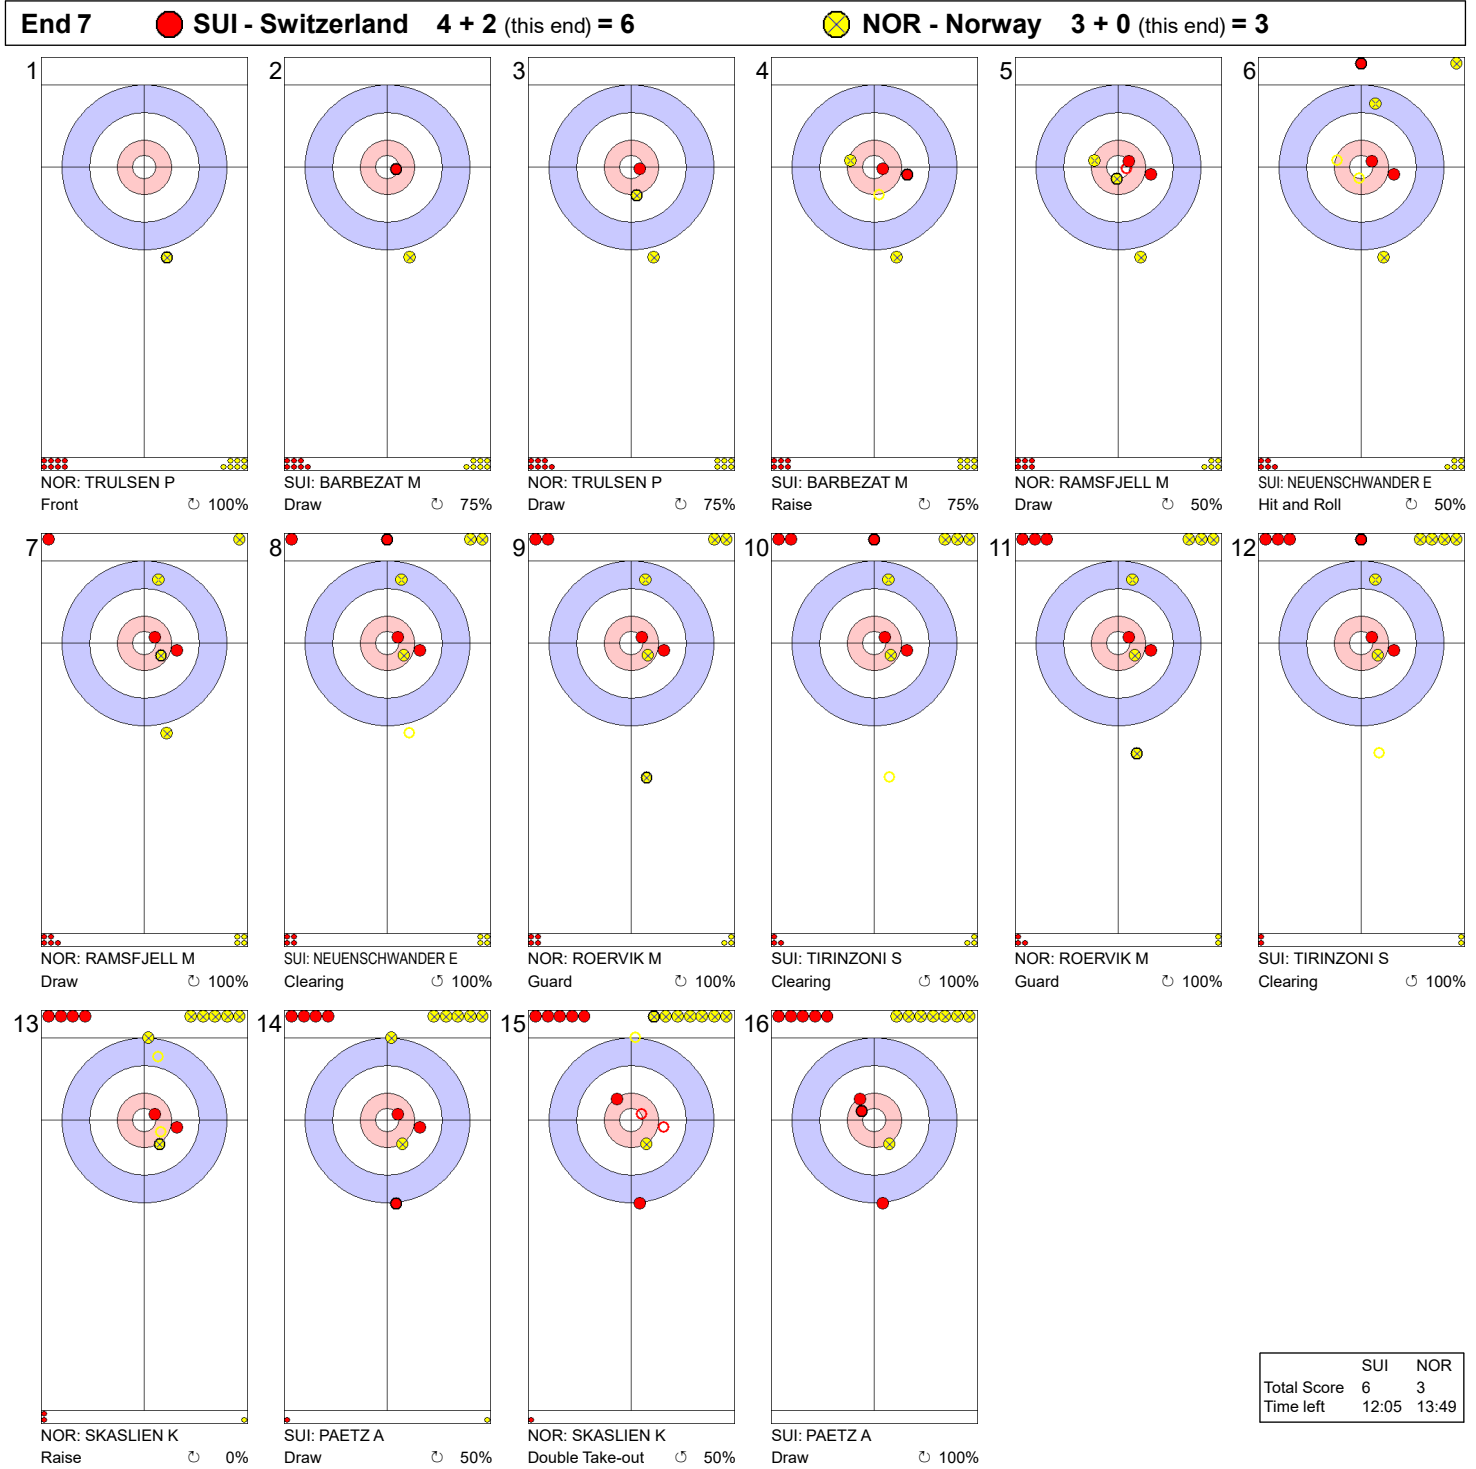

Game - Shot by Shot

Legend:
 Clockwise Counter-clockwise - Not considered

Game - Shot by Shot

	SUI	NOR
Total Score	2	0
Time left	32:46	33:56

Legend:
 Clockwise
 Counter-clockwise
 - Not considered

Game - Shot by Shot

	SUI	NOR
Total Score	2	2
Time left	29:34	30:33

Legend:
 Clockwise Counter-clockwise - Not considered

Game - Shot by Shot

	SUI	NOR
Total Score	4	2
Time left	25:33	27:22

Legend:
 ⤵ Clockwise ⤴ Counter-clockwise - Not considered

Game - Shot by Shot

Legend:
 ↻ Clockwise ↺ Counter-clockwise - Not considered

Game - Shot by Shot

Legend:
 ↻ Clockwise ↺ Counter-clockwise - Not considered

Game - Shot by Shot

	SUI	NOR
Total Score	7	3
Time left	07:45	06:37

Legend:
 Clockwise Counter-clockwise - Not considered

Game - Shot by Shot

Legend:
 ⌚ Clockwise ⌚ Counter-clockwise - Not considered