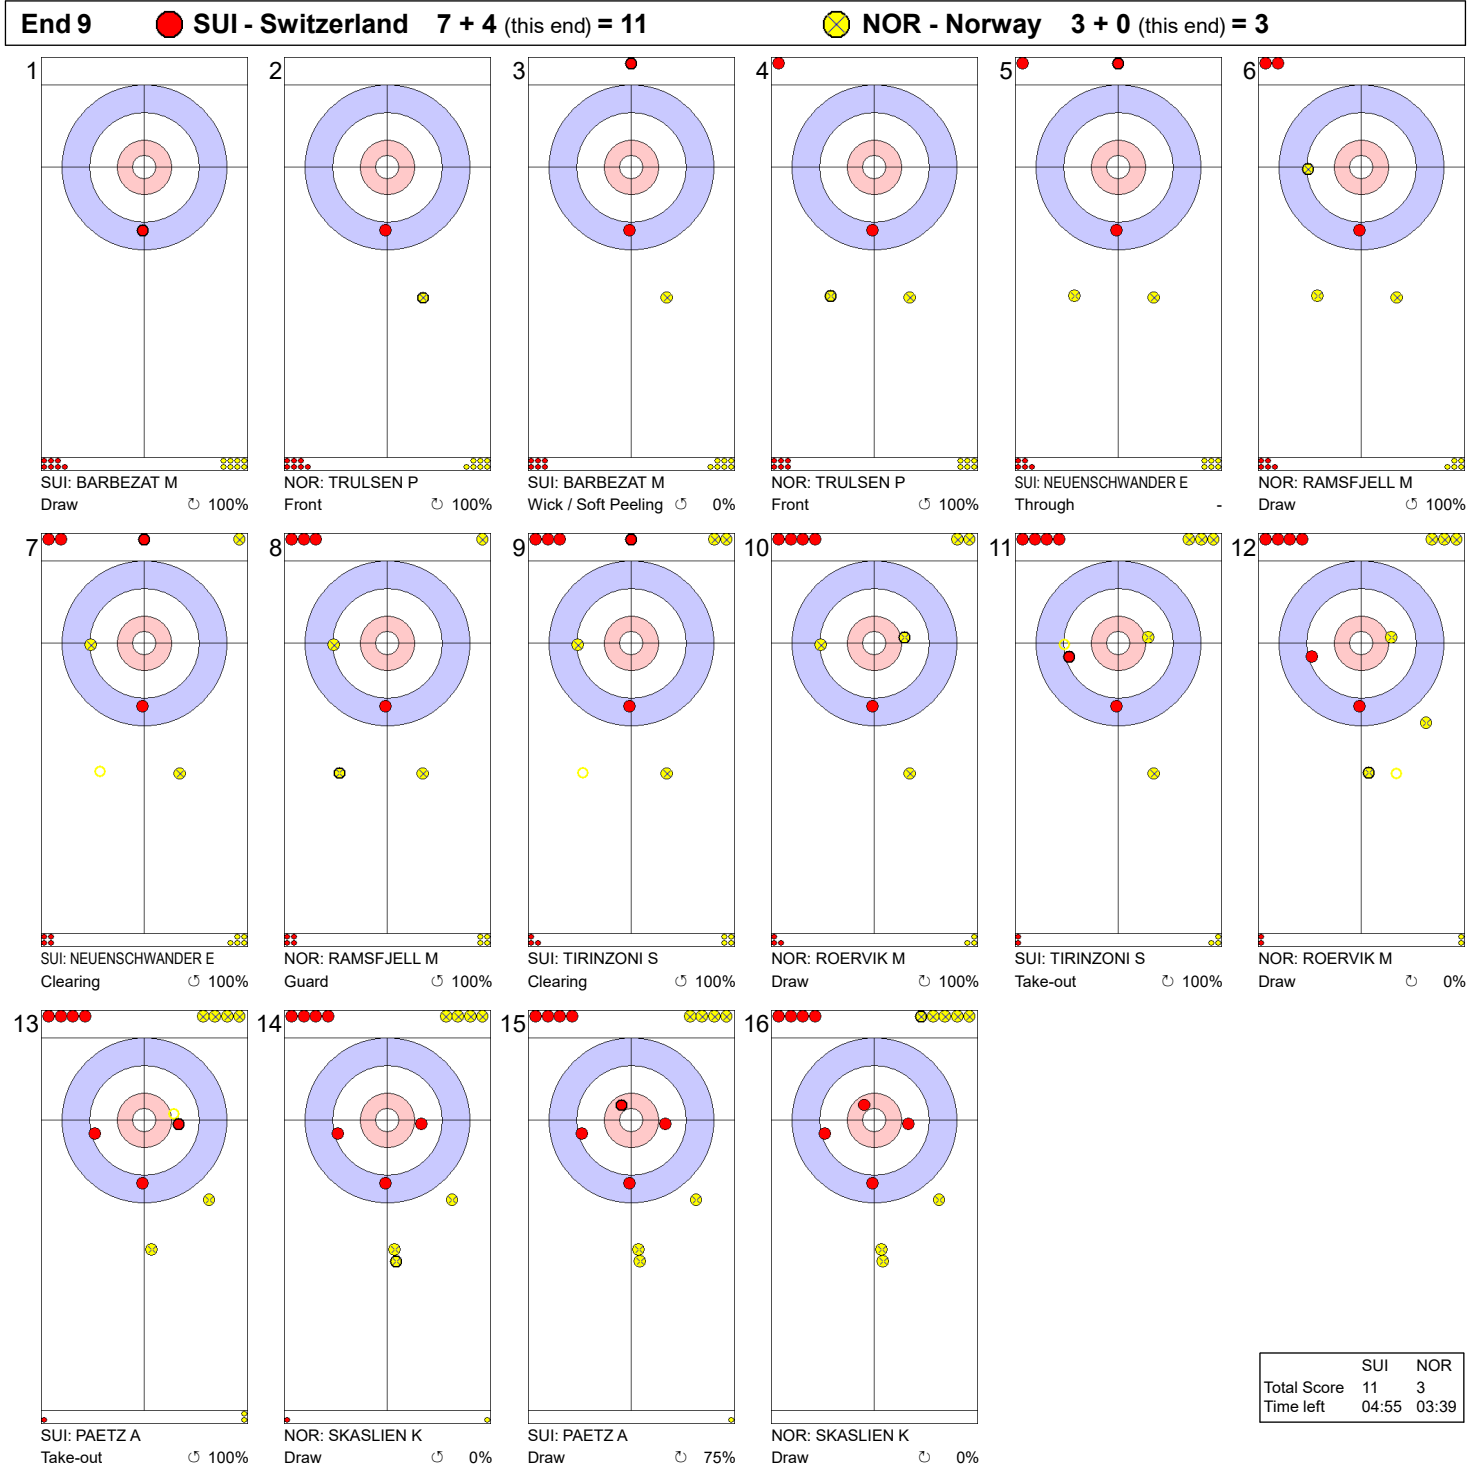

Game - Shot by Shot

Legend:
 Clockwise Counter-clockwise - Not considered

Game - Shot by Shot

	SUI	NOR
Total Score	2	0
Time left	32:46	33:56

Legend:
 Clockwise
 Counter-clockwise
 - Not considered

Game - Shot by Shot

	SUI	NOR
Total Score	2	2
Time left	29:34	30:33

Legend:
 Clockwise Counter-clockwise - Not considered

Game - Shot by Shot

	SUI	NOR
Total Score	4	2
Time left	25:33	27:22

Legend:
 ⤵ Clockwise ⤴ Counter-clockwise - Not considered

Game - Shot by Shot

Legend:
 ↻ Clockwise ↺ Counter-clockwise - Not considered

Game - Shot by Shot

Legend:
 ↻ Clockwise ↺ Counter-clockwise - Not considered

Game - Shot by Shot

	SUI	NOR
Total Score	7	3
Time left	07:45	06:37

Legend:
 Clockwise Counter-clockwise - Not considered

Game - Shot by Shot

Legend:
 ⌚ Clockwise ⌚ Counter-clockwise - Not considered